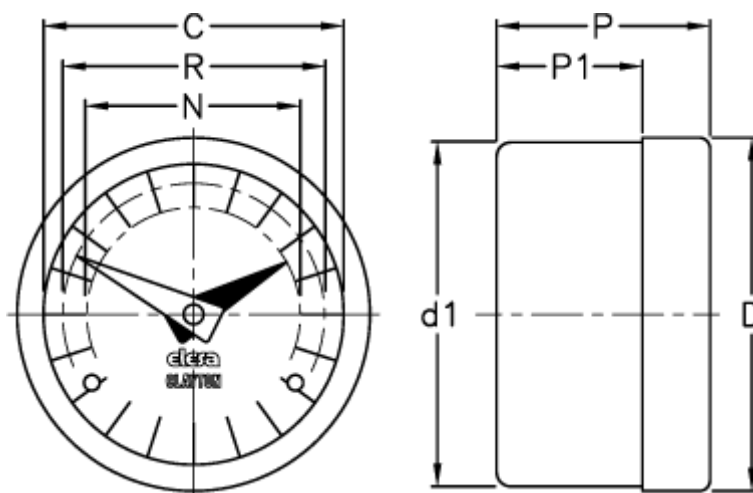

Data Sheet

Article number: 2307070281

Description: E+G Gravity indicator
GA12-0002-D

Measures

C	=	60
D	=	68.5
D1	=	67.0
N	=	44
P	=	32
P1	=	25.0
R	=	51